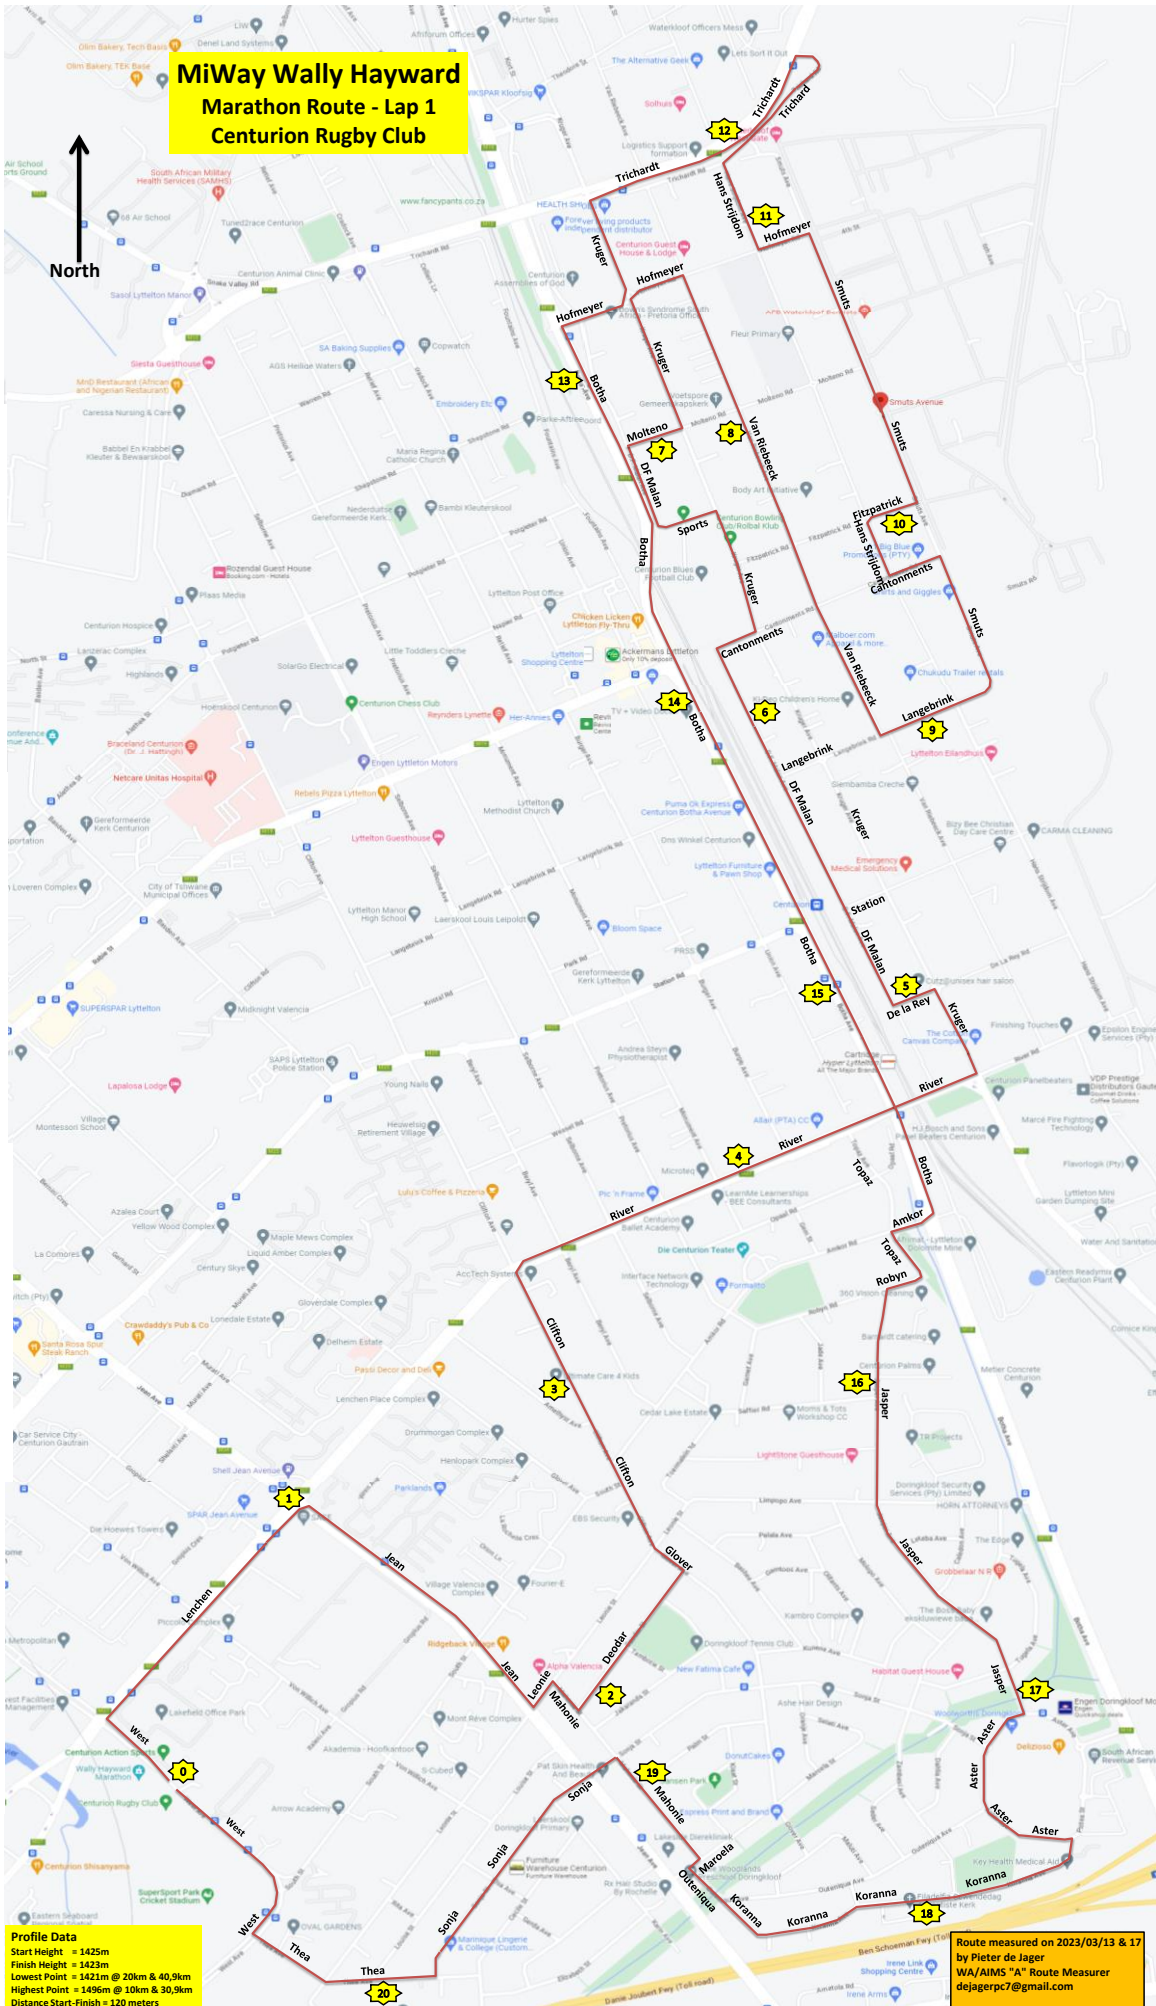

MiWay Wally Hayward Marathon Route - Lap 1 Centurion Rugby Club