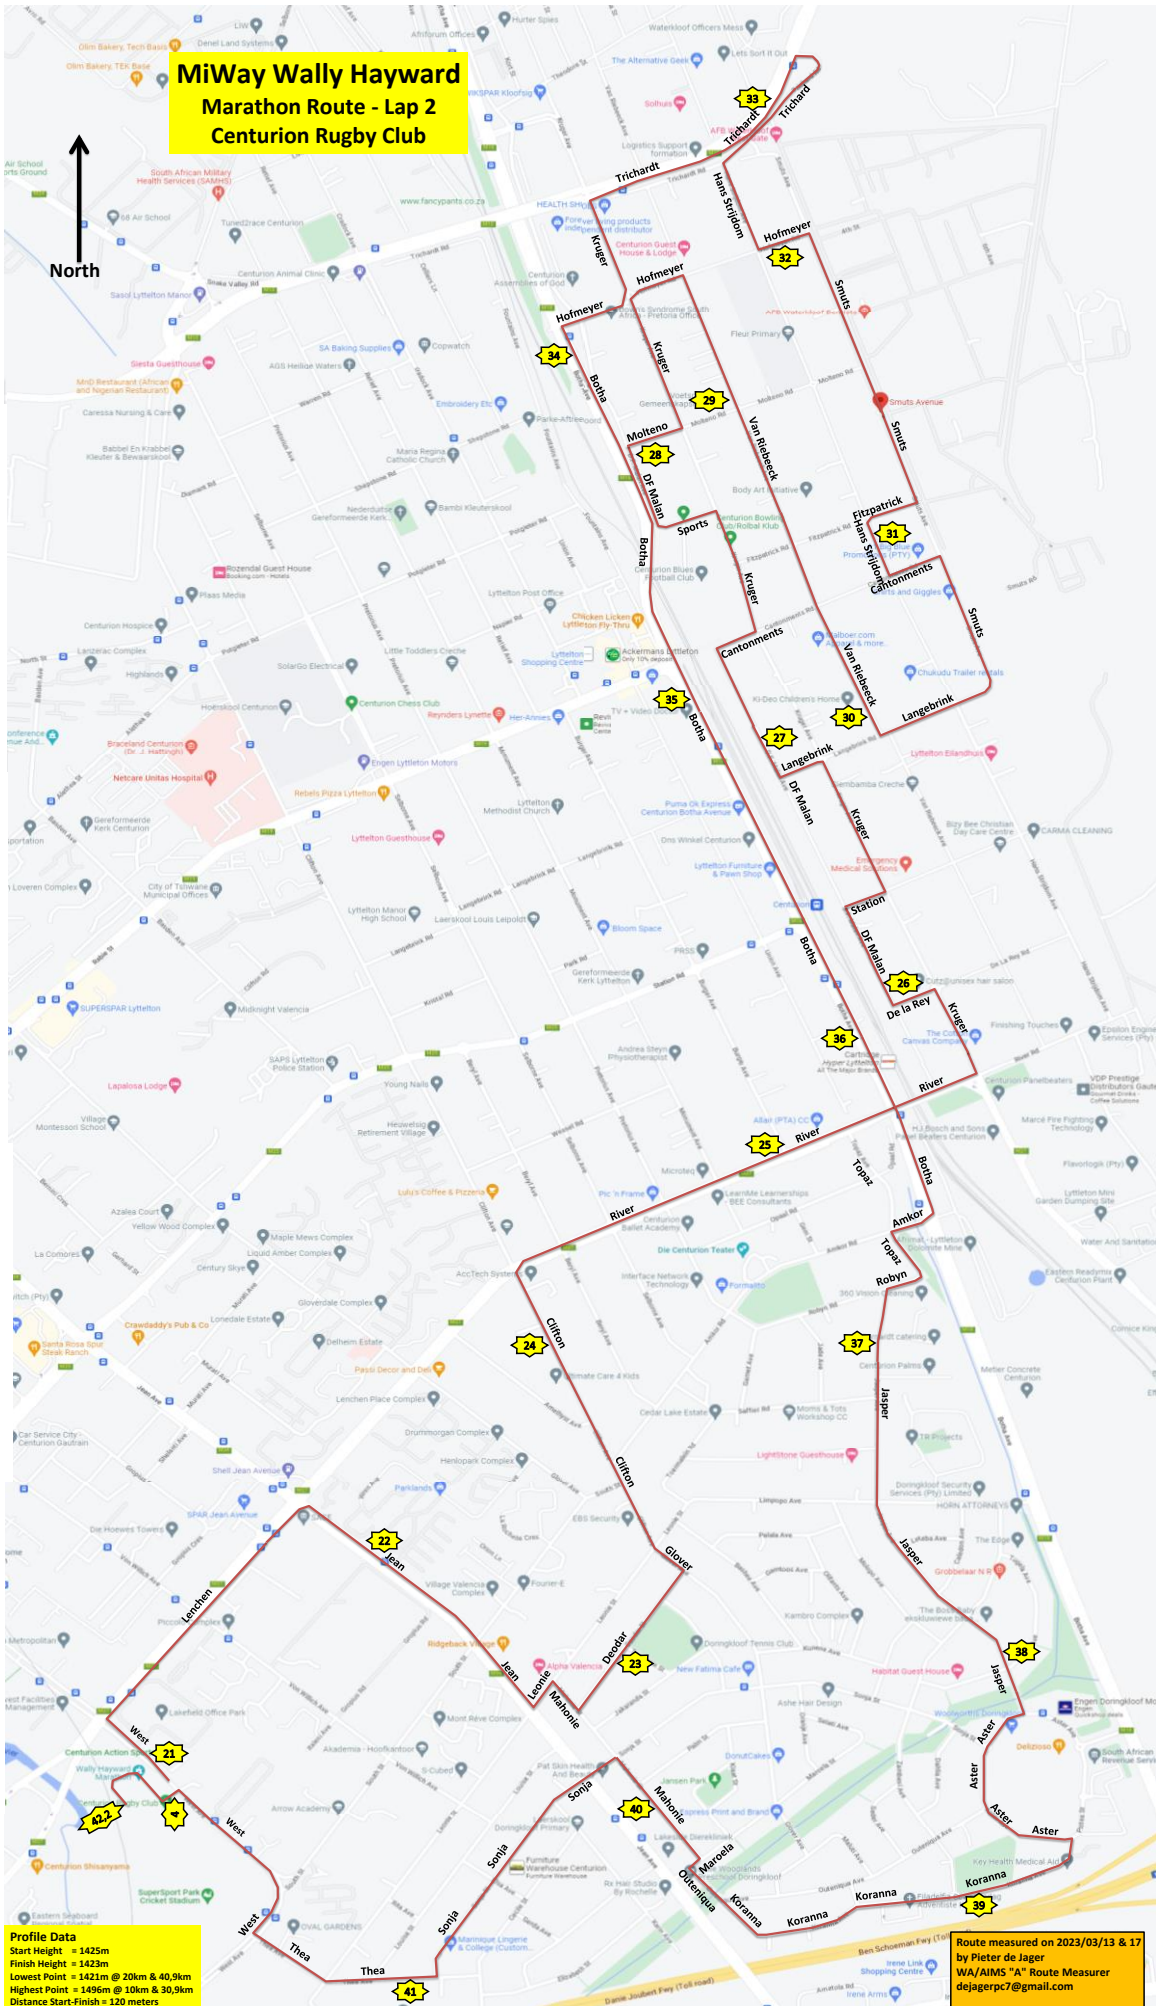

MiWay Wally Hayward Marathon Route - Lap 2 Centurion Rugby Club